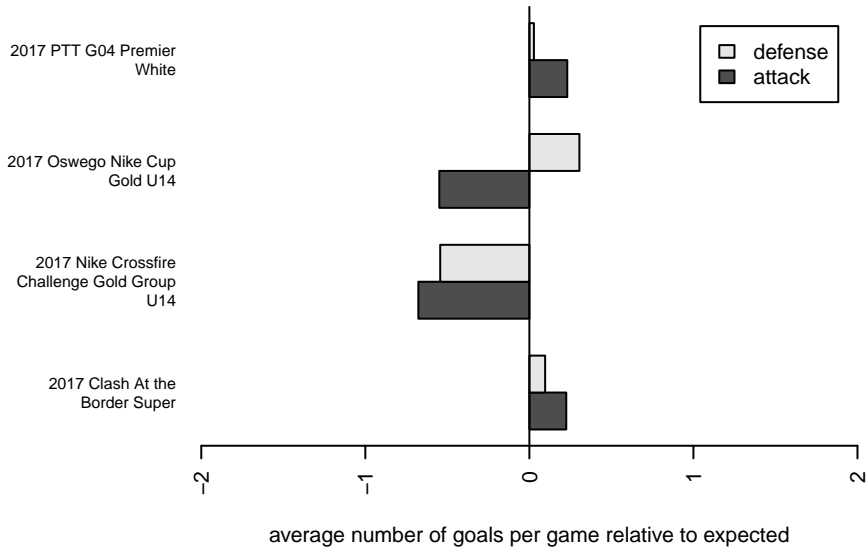

Washington Timbers Red 2 G04

Washington Timbers
 Vancouver, WA
 G04 total strength=1410
 attack=10.12 defense=6.8
 fall league = PTT G04 Premier White

alt names used:
 WA Timbers 04G Red 2
 WA Timbers 04G Red 2 (OR)
 WASHINGTON TIMBERS FC 04G RED 2
 WASHINGTON TIMBERS FC WA TIMBERS 04
 WASHINGTON TIMBERS FC WA TIMBERS 04

Venues played:
 2017 Clash At the Border Super
 2017 Nike Crossfire Challenge Gold Group U14
 2017 Oswego Nike Cup Gold U14
 2017 PTT G04 Premier White

Washington Timbers Red 2 G04
 Dots are actual minus expected GF (blue circles) and GA (red triangles).
 Blue line is smoothed change in attack strength. Red is smoothed change in defense strength.

**attack and defense variance (black dot)
relative to other teams
and top 10 in region**

**attack and defense rating
relative to others at age
and all opponents in last 13 months**

Performance relative to 13 month average