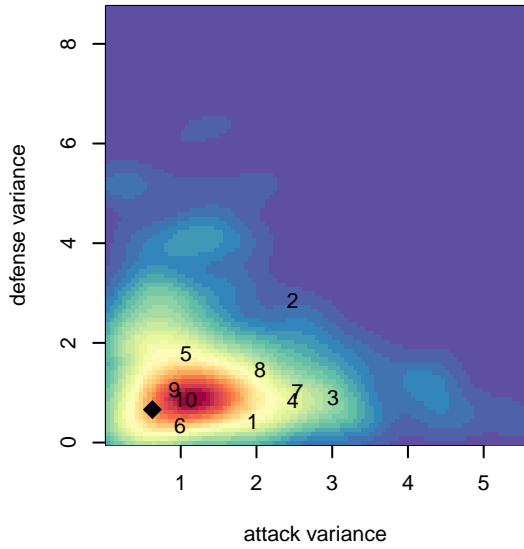

Washington Timbers Red 2 G04

Washington Timbers
 Vancouver, WA
 G04 total strength=1410
 attack=10.12 defense=6.8
 fall league = PTT G04 Premier White

alt names used:
 WA Timbers 04G Red 2
 WA Timbers 04G Red 2 (OR)
 WASHINGTON TIMBERS FC 04G RED 2
 WASHINGTON TIMBERS FC WA TIMBERS 04
 WASHINGTON TIMBERS FC WA TIMBERS 04

Venues played:
 2017 Clash At the Border Super
 2017 Nike Crossfire Challenge Gold Group U14
 2017 Oswego Nike Cup Gold U14
 2017 PTT G04 Premier White

Washington Timbers Red 2 G04
 Dots are actual minus expected GF (blue circles) and GA (red triangles).
 Blue line is smoothed change in attack strength. Red is smoothed change in defense strength.

**attack and defense variance (black dot)
relative to other teams
and top 10 in region**

**attack and defense rating
relative to others at age
and all opponents in last 13 months**

Performance relative to 13 month average