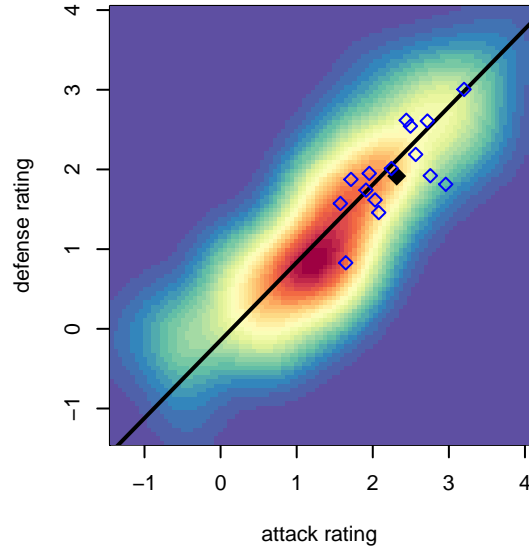

Washington Timbers Red 2 G04

Washington Timbers
 Vancouver, WA
 G04 total strength=1410
 attack=10.12 defense=6.8
 fall league = PTT G04 Premier White

alt names used:
 WA Timbers 04G Red 2
 WA Timbers 04G Red 2 (OR)
 WASHINGTON TIMBERS FC 04G RED 2
 WASHINGTON TIMBERS FC WA TIMBERS 04
 WASHINGTON TIMBERS FC WA TIMBERS 04

Venues played:
 2017 Clash At the Border Super
 2017 Nike Crossfire Challenge Gold Group U14
 2017 Oswego Nike Cup Gold U14
 2017 PTT G04 Premier White

Washington Timbers Red 2 G04
 Dots are actual minus expected GF (blue circles) and GA (red triangles).
 Blue line is smoothed change in attack strength. Red is smoothed change in defense strength.

**attack and defense variance (black dot)
relative to other teams
and top 10 in region**

**attack and defense rating
relative to others at age
and all opponents in last 13 months**

Performance relative to 13 month average