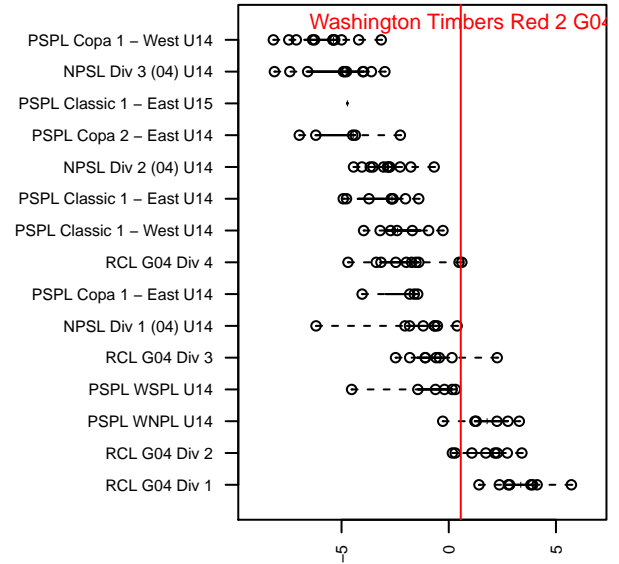

Washington Timbers Red 2 G04

Washington Timbers
 Vancouver, WA
 G04 total strength=1410
 attack=10.12 defense=6.8
 fall league = PTT G04 Premier White

alt names used:
 WA Timbers 04G Red 2
 WA Timbers 04G Red 2 (OR)
 WASHINGTON TIMBERS FC 04G RED 2
 WASHINGTON TIMBERS FC WA TIMBERS 04
 WASHINGTON TIMBERS FC WA TIMBERS 04

Venues played:
 2017 Clash At the Border Super
 2017 Nike Crossfire Challenge Gold Group U14
 2017 Oswego Nike Cup Gold U14
 2017 PTT G04 Premier White

Washington Timbers Red 2 G04
 Dots are actual minus expected GF (blue circles) and GA (red triangles).
 Blue line is smoothed change in attack strength. Red is smoothed change in defense strength.

**attack and defense variance (black dot)
relative to other teams
and top 10 in region**

**attack and defense rating
relative to others at age
and all opponents in last 13 months**

Performance relative to 13 month average