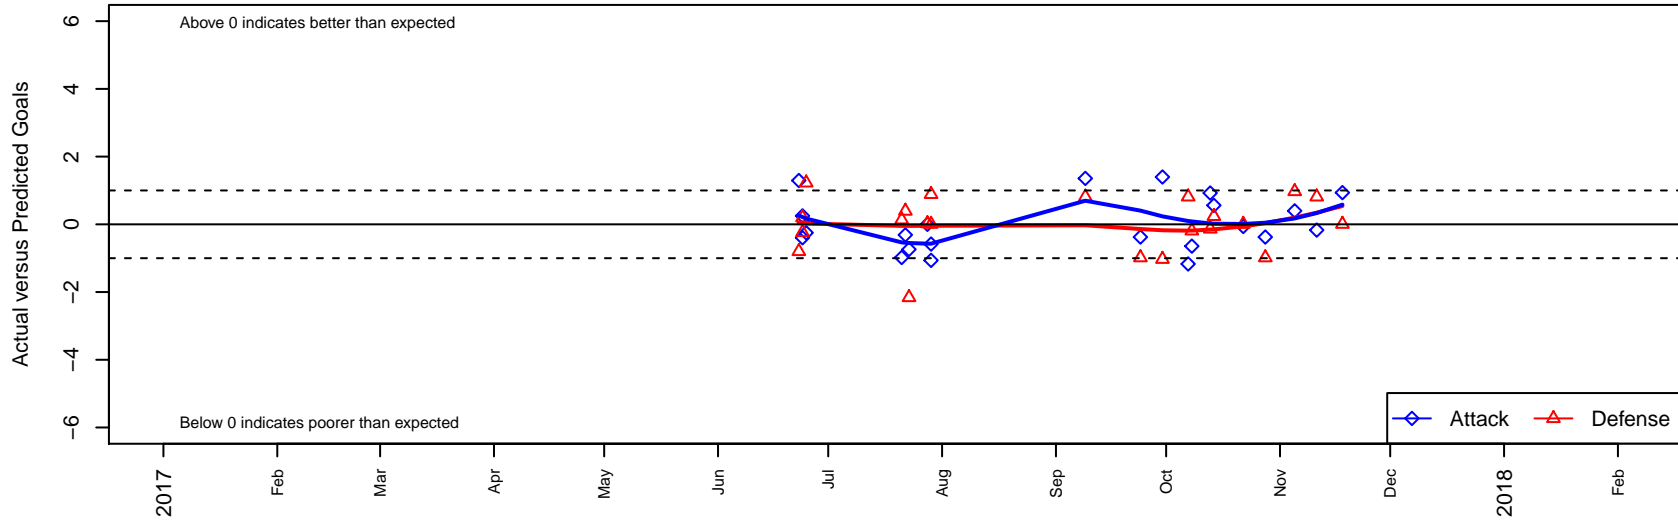

Washington Timbers Red 2 G04

Washington Timbers
 Vancouver, WA
 G04 total strength=1410
 attack=10.12 defense=6.8
 fall league = PTT G04 Premier White

alt names used:
 WA Timbers 04G Red 2
 WA Timbers 04G Red 2 (OR)
 WASHINGTON TIMBERS FC 04G RED 2
 WASHINGTON TIMBERS FC WA TIMBERS 04
 WASHINGTON TIMBERS FC WA TIMBERS 04

Venues played:
 2017 Clash At the Border Super
 2017 Nike Crossfire Challenge Gold Group U14
 2017 Oswego Nike Cup Gold U14
 2017 PTT G04 Premier White

Washington Timbers Red 2 G04
 Dots are actual minus expected GF (blue circles) and GA (red triangles).
 Blue line is smoothed change in attack strength. Red is smoothed change in defense strength.

**attack and defense variance (black dot)
relative to other teams
and top 10 in region**

**attack and defense rating
relative to others at age
and all opponents in last 13 months**

Performance relative to 13 month average