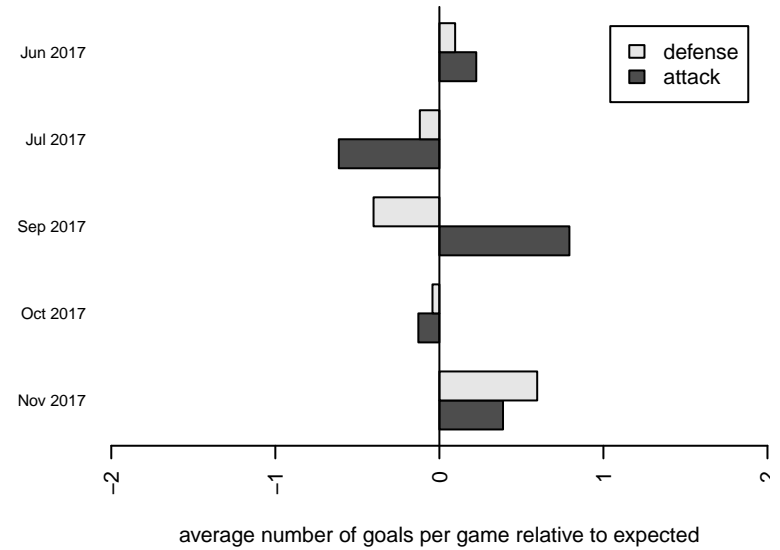

Performance relative to 13 month average